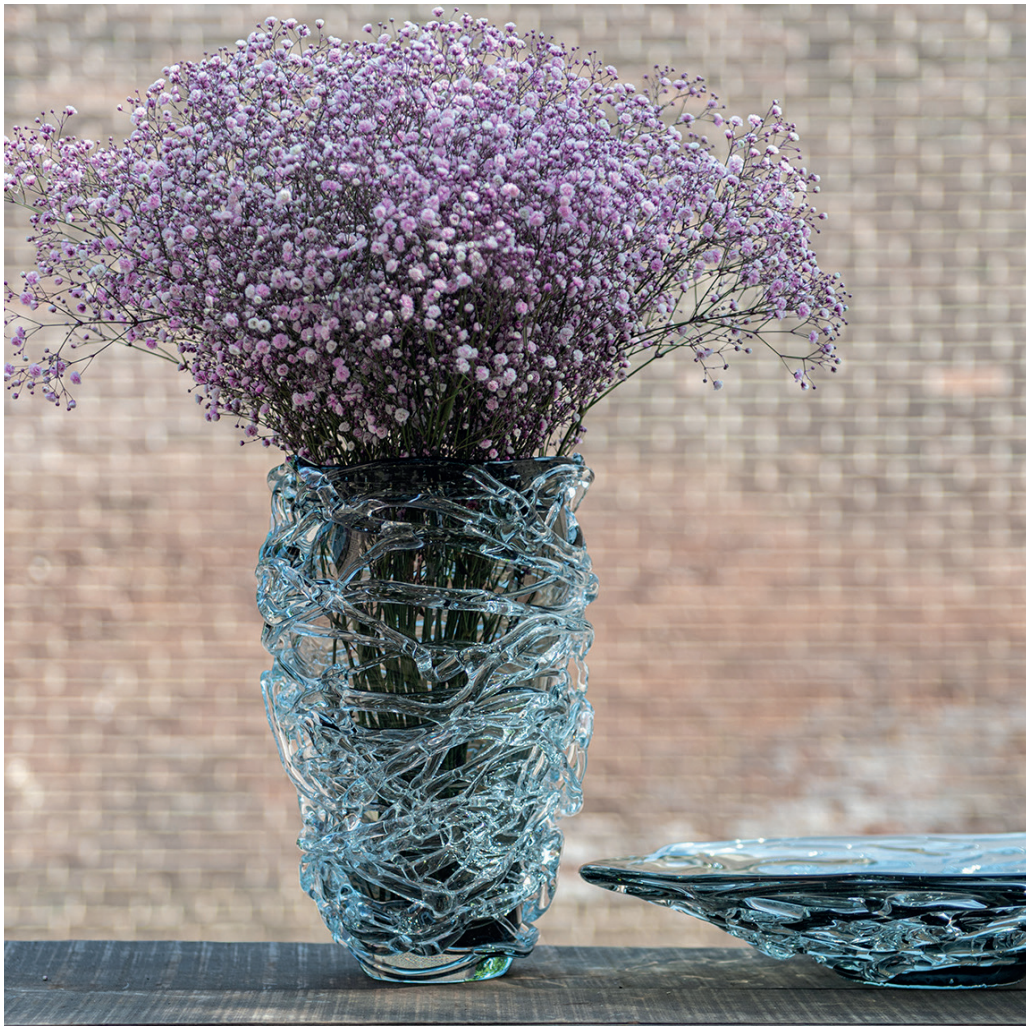

# DutZ

[collection]

**Votive** - *Apricot*  
**Cylinder Massiva** - *Apricot*  
**Honey Barrel** - *Grey*

**Ball vase** - *Gold Topaz*  
**Longo** - *Grey*  
**Deco balls** - *Gold*  
**Luster / Luster spots**  
**Bumpy** - *Gold*

**Longo** - *Amber*

**Vase Nest** - *Clear*  
**Plate Nest** - *Grey*

**Cylinder** - *Apricot*  
**Cylinder** - *Smoke*  
**Hurricane with small cup** - *Grey*

**Set Manuela** - *Apricot dark*  
**Plate** - *Grey*

**Druba** - *Rost Brown*  
**Votive** - *Rost Brown*  
**Plate** - *Grey*

**Votive** - *Jeans*  
**Nova** - *Jeans*

**Set Manuela** - *Steelblue - Grey*  
**Plate** - *Grey*

**Meryna** - *Smoke*  
**Ball vase** - *White*  
**Plate** - *Grey*